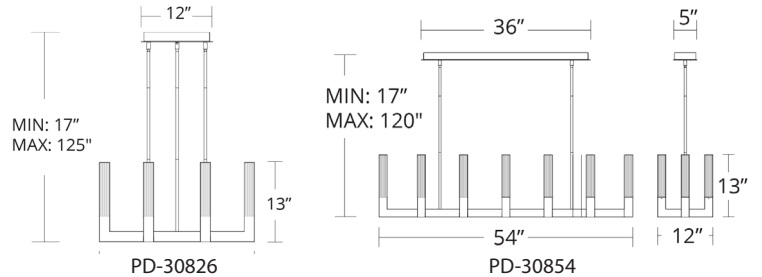

Fixture Type: _____

Catalog Number: _____

Project: _____

Location: _____