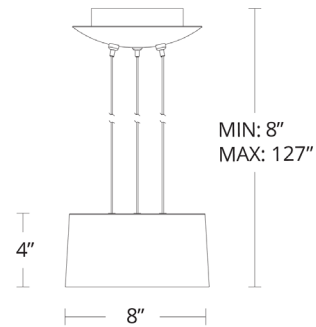

Fixture Type: _____

Catalog Number: _____

Project: _____

Location: _____