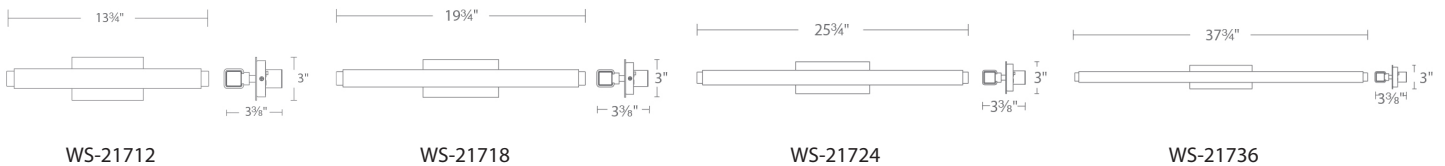

MINI VOGUE

WS-21712 / WS-21718 / WS-21724 / WS-21736

LED Bath & Interior Sconce

MODERN FORMS

Fixture Type:

Catalog Number:

Project: _____

Location: _____

FEATURES

- Can be mounted vertically or horizontally
- Universal driver (120V-220V-277V) within 2" junction box;
- Optional conversion plate included for 4" junction box
- 1" slim junction box included and can be ordered separately (model# JB-0501)
- ADA Compliant
- Color Temperature: 2700K, 3000K, 3500K
- Dimmer: ELV
- Rated Life: 50,000 hours
- CRI: 90

SPECIFICATIONS

Construction: Die-cast aluminum end caps, aluminum back plate, extruded acrylic diffuser

Light Source: High Output LED

Finish: Black (BK), Brushed Nickel (BN), Chrome (CH)

Standards: ETL & cETL Damp Location listed

ORDER NUMBER

	Wattage	Voltage	LED Lumens	Delivered Lumens	Color Temperature	Finish
WS-21712	12"	10W	918	784	27 2700K 30 3000K 35 3500K	BK Black BN Brushed Nickel CH Chrome
WS-21718	18"	16W	1318	1126		
WS-21724	24"	21W	1746	1491		
WS-21736	36"	30W	2658	2269		
		120V-277V				