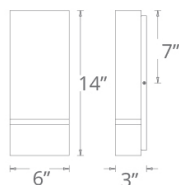

WS-80814

Fixture Type: _____

Catalog Number: _____

Project: _____

Location: _____

PRODUCT DESCRIPTION

Dark walnut wood and mitered glass suggest a subtle influence of art deco, but this luxe design is unequivocally modern with highly efficient, cutting-edge LED modules that produce outstanding illumination. Excellent as a task light in luxury bath—both horizontally over a vanity or vertically as a sconce—Vigo also works well in restaurants, hospitals and hotels because its clean, sophisticated form adapts almost anywhere.

FEATURES

- Can be mounted vertically or horizontally
- No transformer or driver needed
- **Title 24 Compliant**
- ADA Compliant
- Dimmer: ELV
- CRI: 90
- Color Temperature: 3000K
- Rated Life: 54,000 hours
- 277V option available (special order)

SPECIFICATIONS

Construction: Dark Walnut wood veneer, Hand-crafted mitered glass diffuser

Light Source: High output LED

Finish: Dark Walnut

Standards: ETL & cETL listed

REPLACEMENT GLASS

Part#	Fixture
RPL-GLA-80827	WS-80827
RPL-GLA-80814	WS-80814

ORDER NUMBER

Model	Wattage	Voltage	LED Lumens	Delivered Lumens	Finish
WS-80814	14"	25W		1398	DW Dark Walnut
WS-80827	27"	35W	120V	2079	

Example: **WS-80827-DW**

For 277V special order add an "F" before the finish: **WS-80827F-DW**

modernforms.com
Phone (866) 810.6615
Fax (800) 526.2585

Headquarters/Eastern Distribution Center
44 Harbor Park Drive
Port Washington, NY 11050

Central Distribution Center
1600 Distribution Ct
Lithia Springs, GA 30122

Western Distribution Center
1750 Archibald Avenue
Ontario, CA 91760