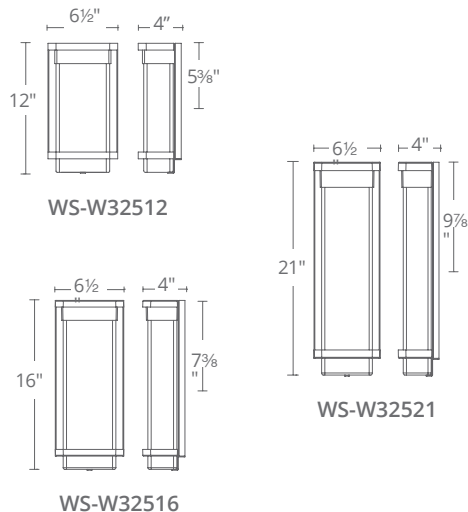

Fixture Type:

Catalog Number:

Project:

Location:

PRODUCT DESCRIPTION

Raindrops falling gently on the window pane. This stunning effect is the result of concealed LEDs illuminating from above while casting a warm beam through clear hammered seeded, mouth blown optic glass. The durable body and minimalist design complement a multiplicity of architectural styles.

FEATURES

- Clear, seeded, hammered mouth-blown glass
- Weather-resistant powder coat
- No transformer or driver needed
- Dimmer: ELV
- Rated Life: 54,000 hours
- Color temp: 3000K
- CRI: 90

SPECIFICATIONS

Construction: Aluminum

Light Source: High output LED

Finish: Black (BK), Bronze (BZ), Graphite (GH)

Standards: ETL & cETL Wet Location listed, CEC Title 24 Compliant, IP65

ORDER NUMBER

Model	Height	Wattage	Voltage	LED Lumens	Delivered Lumens	Finish
WS-W32512	12"	5W		260	188	BK <i>Black</i>
WS-W32516	16"	11W	120V	446	433	BZ <i>Bronze</i>
WS-W32521	21"	16W		633	623	GH <i>Graphite</i>

Example: WS-W32516-BZ