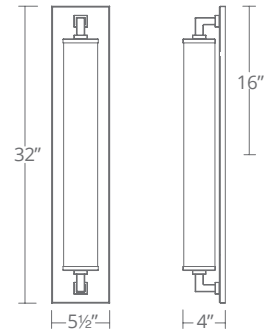

Fixture Type: _____

Catalog Number: _____

Project: _____

Location: _____