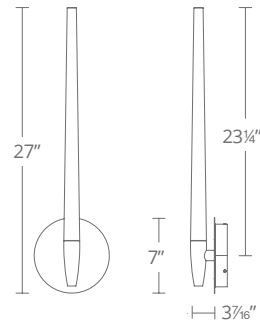

Fixture Type: _____

Catalog Number: _____

Project: _____

Location: _____

PRODUCT DESCRIPTION

This spectacle amazes like lightning in the sky. Discreetly concealed LEDs brightly illuminate seeded stems of optical grade polycarbonate. Splendid in aged brass or polished nickel. Complementary sconces complete a well decorated look.

SPECIFICATIONS

Construction: Aluminum

Light Source: High output LED

Finish: Aged Brass (AB), Polished Nickel (PN)

Standards: ETL & cETL Damp Location listed, ADA Compliant

FEATURES

- Shatterproof optical grade polycarbonate
- Up and down illumination
- Dimmer: ELV, TRIAC, 0-10V
- Universal Driver (120-277V) concealed within the canopy
- Rated Life: 54,000 hours
- Color temp: 3500K
- CRI: 90

ORDER NUMBER

Model	Height	Wattage	Voltage	LED Lumens	Delivered Lumens	Finish					
WS-92927	27"	13W	120-277V	466	362	<table border="0"> <tr> <td>AB</td> <td>Aged Brass</td> <td rowspan="2"></td> </tr> <tr> <td>PN</td> <td>Polished Nickel</td> </tr> </table>	AB	Aged Brass		PN	Polished Nickel
AB	Aged Brass										
PN	Polished Nickel										