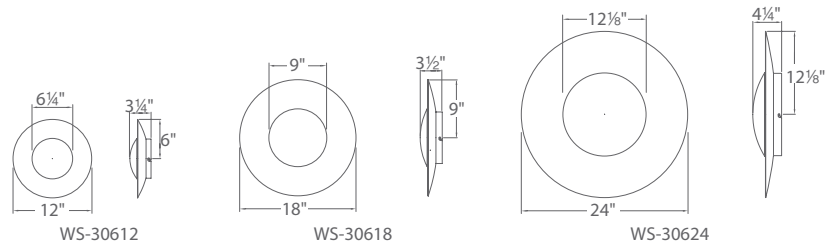

BLAZE – model: WS-306

LED Interior Sconce

MODERN FORMS

Fixture Type:

Catalog Number:

Project: _____

Location: _____

PRODUCT DESCRIPTION

FEATURES

- ADA Compliant, low profile design available in 12" and 18" sizes
- CEC Title 24 Compliant
- ETL & cETL Damp Location listed
- Full range dimming when used with compatible dimmers*
- Driver located in outlet box
- Universal driver (120V-220V-277V)
- 50,000 hour rated life
- Color Temp: 3000K
- CRI: 90

SPECIFICATIONS

Construction: Aluminum

Light Source: High output LED

Finish: Gold Leaf/Gold Plated (GL), Silver Leaf/Polished Nickel (SL)

Standards: ETL & cETL Damp Location listed, ADA Compliant for WS-60612 & WS-30618, CEC Title 24 Compliant

REPLACEMENT GLASS

Part#	Fixture
RPL-GLA-30612	WS-30612
RPL-GLA-30618	WS-30618
RPL-GLA-30622	WS-30622
RPL-GLA-30624	WS-30624

ORDER NUMBER

Model	Diameter	Wattage	Voltage	LED Lumens	Delivered Lumens	Finish
WS-30612	12"	10.5W		787	250	GL Gold Leaf/Gold Plated
WS-30618	18"	25W	120V-220V-277V	1979	605	SL Silver Leaf/Polished Nickel
WS-30624	24"	31W		2392	700	