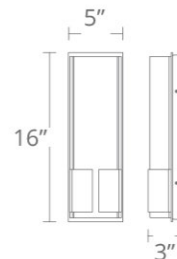

WS-25816

PRODUCT DESCRIPTION

Like a shimmering block of ice, Vodka glams up your décor with a tempered glass shade beaded inside for a beautiful, crystal-like effect. The glass is also mitered and joined, a subtle detail that reveals the craftsmanship that goes into this refined design. A polished chrome finish enhances the shine.

FEATURES

- No driver or transformer needed
- Color Temperature: 3500K
- ADA Compliant
- Dimmer: ELV
- CRI: 90
- Rated Life: 54,000 hours

SPECIFICATIONS

Construction: Tempered, mitered glass diffuser with beaded glass inside for crystalline effect

Light Source: High output LED

Finish: Chrome

Standards: ETL & cETL listed, Title 24 Compliant

ORDER NUMBER

Model	Wattage	Voltage	LED Lumens	Delivered Lumens	Finish
WS-25816	16"	22W	2003	1214	CH <i>Chrome</i>
WS-25827	27"	40W	3685	2242	
WS-25837	37"	61W	5578	3194	

Example: **WS-25827-CH**

modernforms.com
Phone (866) 810.6615
Fax (800) 526.2585

Headquarters/Eastern Distribution Center
44 Harbor Park Drive
Port Washington, NY 11050

Central Distribution Center
1600 Distribution Ct
Lithia Springs, GA 30122

Western Distribution Center
1750 Archibald Avenue
Ontario, CA 91760