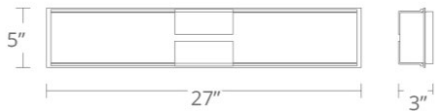

VODKA Bath & Interior Sconces

WS-25816 / WS-25827 / WS-25837

MODERN FORMS

WS-25827