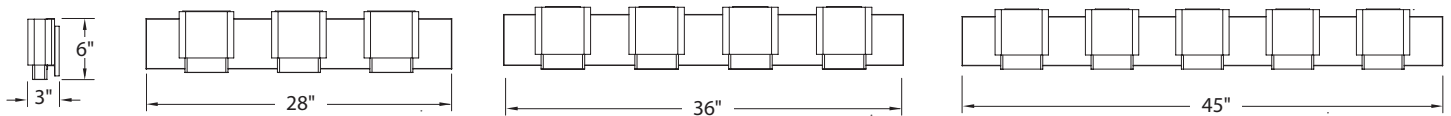

FUSION – model: WS-60

LED Vanity

MODERN FORMS

Fixture Type:

Catalog Number:

Project: _____

Location: _____

PRODUCT DESCRIPTION

SPECIFICATIONS

Construction: Steel construction with mouth blown etched glass

Light Source: High output LED

Dimming: Dims to 10% with an electronic low voltage (ELV) dimmer

Mounting: Mounts directly to junction box