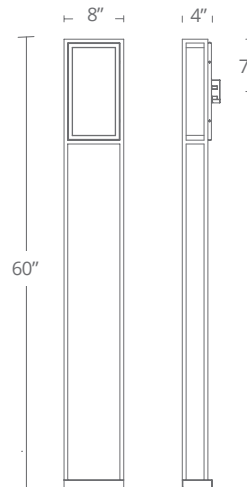

**Fixture Type:** \_\_\_\_\_

**Catalog Number:** \_\_\_\_\_

**Project:** \_\_\_\_\_

**Location:**

**PRODUCT DESCRIPTION**

An eminent contemporary architectural design, sleek lines embrace mitered glass. Accentuates varying wall height for a dramatic impression.

**ORDER NUMBER**

Model	Height	Wattage	Voltage	LED Lumens	Delivered Lumens	Finish
WS-W73660	60"	21W	120-277V	1419	949	BZ BK

Example: WS-W73660-BZ

modernforms.com  
Phone (866) 810.6615  
Fax (800) 526.2585