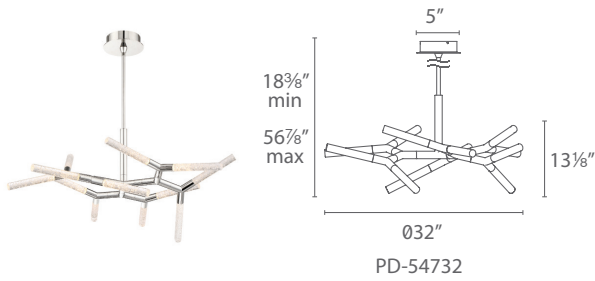

KRYPTONITE – model: PD-547

LED Interior Pendants & Chandeliers

MODERN FORMS