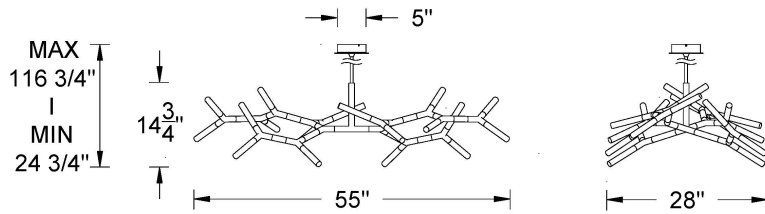

Fixture Type:

Catalog Number:

Project: _____

Location: _____