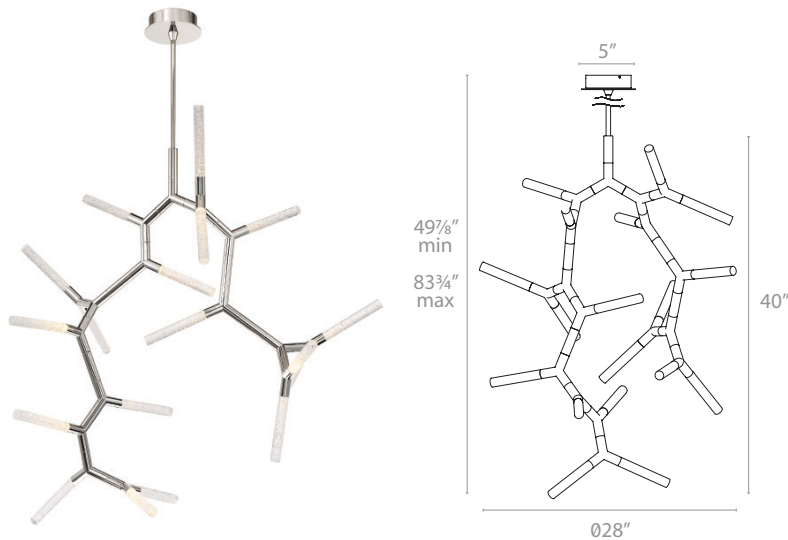

KRYPTONITE – model: PD-547

LED Interior Pendants & Chandeliers

MODERN FORMS

Fixture Type:

Catalog Number:

Project: _____

Location: _____

PRODUCT DESCRIPTION

An elaborate modern array of wands crowned with crystals illuminated by LEDs. Slim low profile adjustable elemental cylindrical designs for modern vignettes created in free form. This chandelier can stand alone or ganged together in multiples. Full range dimming.

FEATURES

- Adjust at joints to customize look
- ETL & cETL damp location listed
- Driver located in canopy
- Arms are adjustable
- Cylindrical crystalized art glass
- Universal driver (120V-220V-277V)
- Full range dimming when used with compatible dimmers*
- 50,000 hour rated life
- Color Temp: 3000K
- CRI: 90

SPECIFICATIONS

Construction: Aluminum and Clear Piastra glass

Light Source: High output LED.

Finish: Polished Nickel/Noodle Glass (PN)

Standards: ETL & cETL damp location listed.

REPLACEMENT RODS

Part#	Length	Finish
RPL-ROD-IN12	12"	PN Polished Nickel/ Noodle Glass
RPL-ROD-IN06	6"	

REPLACEMENT GLASS

Part#	Fixture
RPL-GLA-54732	PD-54728

ORDER NUMBER

	Wattage	Voltage	LED Lumens	Delivered Lumens	Minimum suspensions	Finish
PD-54728	28"	46W	120V-277V	1780	1245	49 7/8"
						PN Polished Nickel/ Noodle Glass BK Black

Example: **PD-54728-PN**

modernforms.com
Phone (800) 526.2588
Fax (800) 526.2585

Headquarters/Eastern Distribution Center
44 Harbor Park Drive
Port Washington, NY 11050

Central Distribution Center
1600 Distribution Ct
Lithia Springs, GA 30122

Western Distribution Center
1750 Archibald Avenue
Ontario, CA 91760