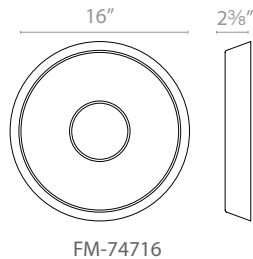

SOL – model: FM-747

LED Interior & Exterior Ceiling & Wall Mounts

MODERN FORMS

Fixture Type:

Catalog Number:

Project: _____

Location: _____

PRODUCT DESCRIPTION

A perfect centerpiece for the ceiling plane and an intriguing accent as a wall sconce. This smooth overscaled round centrifugal glass with a decorative nucleus conceals all mounting hardware. Two finishes included.

FEATURES

- Low profile design
- Flush mounts to ceiling or wall as sconce
- Opal glass with interchangeable center mounts in PN or BN included
- No transformer or driver required
- 277V option available (special order)
- No exposed hardware/screws
- 70,000 hour rated life
- Color Temp: 3000K
- CRI: 90

SPECIFICATIONS

Construction: Die-cast aluminum and opal glass

Light Source: High output LED

Finish: Brushed Nickel (BN)/Polished Nickel (PN)

Standards: ETL & cETL Damp Location listed, ADA Compliant

REPLACEMENT GLASS

Part#	Fixture
RPL-GLA-74716	FM-74716

ORDER NUMBER

	Dia.	Wattage	Voltage	LED Lumens	Delivered Lumens	Finish
FM-74716	16"	29.5W	120V	2825	1350	PN/BN <i>Polished Nickel or Brushed Nickel</i>

Example: **FM-74716-PN/BN**

For 277V special order add an "F" before the finish: **FM-74716F-PN/BN**

modernforms.com
Phone (800) 526.2588
Fax (800) 526.2585

Headquarters/Eastern Distribution Center
44 Harbor Park Drive
Port Washington, NY 11050

Central Distribution Center
1600 Distribution Ct
Lithia Springs, GA 30122

Western Distribution Center
1750 Archibald Avenue
Ontario, CA 91760