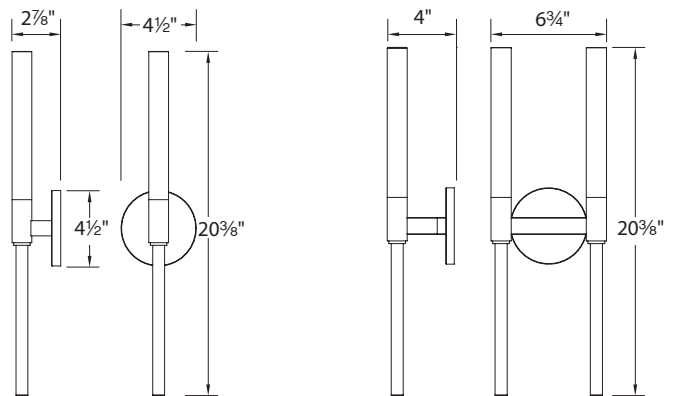

Fixture Type:

Catalog Number:

Project: _____

Location: _____