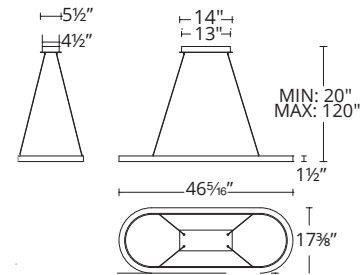

PRODUCT DESCRIPTION

A continuum of seamless LEDs in a shape reminiscent of the Roman Circus Maximus, where chariots created breathtaking spectacles. Available in three CCT options.

FEATURES

- Silicon gel diffusers for even illumination
- Universal Driver (120V-277V) concealed within the canopy
- Dimming: ELV, 0-10V, TRIAC
- This power aircraft cables provide an ultra clean look for adjustable suspension height
- Rated Life: 50,000 hours
- Color Temp: 2700K, 3000K and 3500K options available
- CRI: 90

ORDER NUMBER

Model	Size	Wattage	CCT	Voltage	LED Lumens	Delivered Lumens	Finish
PD-53046-27	46"	38W	2700K		2987	1903	BK <i>Black</i> AL <i>Brushed Aluminum</i>
PD-53046-30	46"	38W	3000K	120V-277V	3142	2067	
PD-53046-35	46"	38W	3500K		3266	2135	

Example: **PD-53046-30-BK**

SPECIFICATIONS

Construction: Aluminum body with silicone diffuser

Light Source: High output LED

Finish: Black (BK), Brushed Aluminum (AL)

Standards: ETL & cETL Damp Location listed, Title 24 Compliant

modernforms.com
Phone (800) 526.2588
Fax (800) 526.2585

Headquarters/Eastern Distribution Center
44 Harbor Park Drive
Port Washington, NY 11050

Central Distribution Center
1600 Distribution Ct
Lithia Springs, GA 30122

Western Distribution Center
1750 Archibald Avenue
Ontario, CA 91760