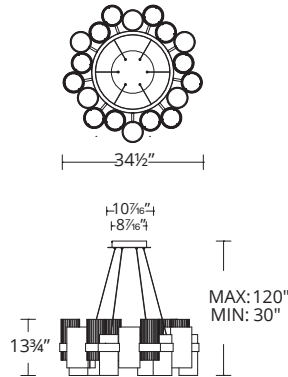

HARMONY Chandeliers & Pendants

MODERN FORMS

PD-71027 / PD-71035

Fixture Type:

Catalog Number:

Project: _____

Location: _____

PRODUCT DESCRIPTION

Featuring a new textured finish technique developed uniquely for this family to contrast against the grooved, tempered glass cylinders of glittering beaded glass. The subtle textural juxtapositions are the details elevating this design to that without equal.

FEATURES

- Uniquely textured metal case paired with beaded glass shades
- Quick spin-on canopy design with minimal hardware for easy installation
- Thin, powered aircraft cables provide an ultra-clean look for adjustable suspension height
- Universal voltage driver (120V-277V) concealed within the canopy
- Dimming: ELV, 0-10V, TRIAC
- Rated Life: 50,000 hours
- Color Temp: 3000K
- CRI: 90

ORDER NUMBER

Model	# of Lights	Voltage	LED Lumens	Delivered Lumens	Finish
PD-71027	27 lights	120-277V	4550	2500	AB Aged Brass
PD-71035	35 lights		6250	3500	

Example: **PD-71027-AB**

For 277V special order, add an "F" before the finish: **PD-71027F-AB**

SPECIFICATIONS

Construction: Aluminum body with glass diffuser

Light Source: High output LED

Finish: Aged Brass (AB)

Standards: ETL & cETL, Damp Location listed, Title 24 Compliant

REPLACEMENT FLAT GLASS

Part#	Fixture
RPL-GLA-71001	PD-71027

REPLACEMENT GROOVED GLASS

Part#	Fixture
RPL-GLA-71002	PD-71027

modernforms.com
Phone (800) 526.2588
Fax (800) 526.2585

Headquarters/Eastern Distribution Center
44 Harbor Park Drive
Port Washington, NY 11050

Central Distribution Center
1600 Distribution Ct
Lithia Springs, GA 30122

Western Distribution Center
1750 Archibald Avenue
Ontario, CA 91760