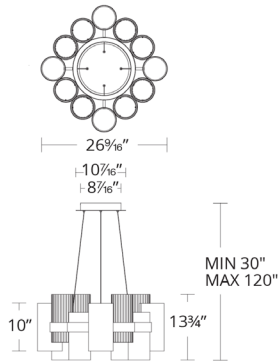

HARMONY Chandeliers & Pendants

MODERN FORMS

PD-71027 / PD-71035

Fixture Type:

Catalog Number:

Project: _____

Location: _____

PRODUCT DESCRIPTION

Featuring a new textured finish technique developed uniquely for this family to contrast against the grooved, tempered glass cylinders of glittering beaded glass. The subtle textural juxtapositions are the details elevating this design to that without equal.

FEATURES

- Uniquely textured metal case paired with beaded glass shades
- Quick spin-on canopy design with minimal hardware for easy installation
- Thin, powered aircraft cables provide an ultra-clean look for adjustable suspension height
- Universal voltage driver (120V-277V) concealed within the canopy
- Dimming: ELV, 0-10V, TRIAC
- Rated Life: 50,000 hours
- Color Temp: 3000K
- CRI: 90

ORDER NUMBER

Model	# of Lights	Voltage	LED Lumens	Delivered Lumens	Finish
PD-71027	27 lights	120-277V	4550	2500	AB Aged Brass
PD-71035	35 lights		6250	3500	

Example: **PD-71027-AB**

For 277V special order, add an "F" before the finish: **PD-71027F-AB**

SPECIFICATIONS

Construction: Aluminum body with glass diffuser

Light Source: High output LED

Finish: Aged Brass (AB)

Standards: ETL & cETL, Damp Location listed, Title 24 Compliant

REPLACEMENT FLAT GLASS

Part#	Fixture
RPL-GLA-71001	PD-71027

REPLACEMENT GROOVED GLASS

Part#	Fixture
RPL-GLA-71002	PD-71027

modernforms.com
Phone (800) 526.2588
Fax (800) 526.2585

Headquarters/Eastern Distribution Center
44 Harbor Park Drive
Port Washington, NY 11050

Central Distribution Center
1600 Distribution Ct
Lithia Springs, GA 30122

Western Distribution Center
1750 Archibald Avenue
Ontario, CA 91760