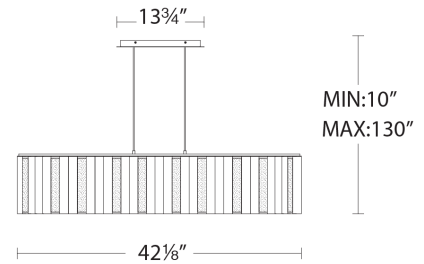

PRODUCT DESCRIPTION

A contemporized mid-century inspired luminaire featuring geometric aged brass finished cylinders. This innovative design set in a wave suggests movement when viewed from various angles for a gracious statement over a long table or as room dividers when displayed in multiples at upscale establishments.

FEATURES

- Thin powered aircraft cables provide an ultra-clean look for adjustable suspension height
- Universal Driver (120V-277V) concealed within the canopy
- Dimming: ELV, 0-10V, TRIAC
- Rated Life: 50,000 hours
- Color Temp: 3000K
- CRI: 90

SPECIFICATIONS

Construction: Steel body with opal glass diffuser

Light Source: High output LED

Finish: Aged Brass (AB)

Standards: ETL & cETL Damp Location listed, Title 24 Compliant

ORDER NUMBER

	Size	Wattage	Voltage	LED Lumens	Delivered Lumens	Finish
PD-74045	45"	31W	120-277V	3400	1815	AB Aged Brass

Example: **PD-74045-AB**

modernforms.com
Phone (800) 526.2588
Fax (800) 526.2585

Headquarters/Eastern Distribution Center
44 Harbor Park Drive
Port Washington, NY 11050

Central Distribution Center
1600 Distribution Ct
Lithia Springs, GA 30122

Western Distribution Center
1750 Archibald Avenue
Ontario, CA 91760