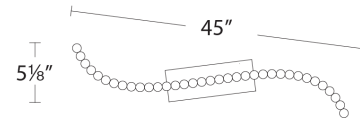

PRODUCT DESCRIPTION

A contemporized mid-century inspired luminaire featuring geometric aged brass finished cylinders. This innovative design set in a wave suggests movement when viewed from various angles for a gracious statement over a long table or as room dividers when displayed in multiples at upscale establishments.

SPECIFICATIONS

Construction: Steel body with opal glass diffuser

Light Source: High output LED

Finish: Aged Brass (AB)

Standards: ETL & cETL Damp Location listed, Title 24 Compliant

ORDER NUMBER

	Size	Wattage	Voltage	LED Lumens	Delivered Lumens	Finish
PD-74045	45"	31W	120-277V	3400	1815	AB Aged Brass