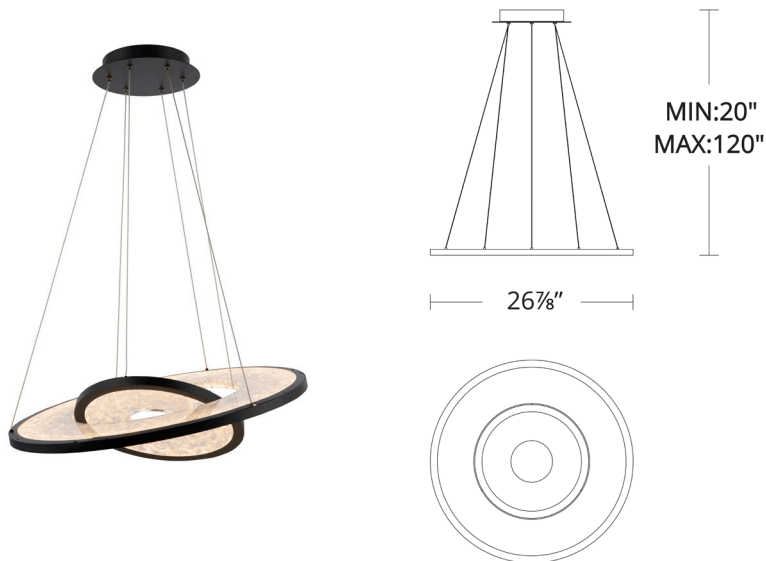

JUPITER Interior Sconces

MODERN FORMS

PD-75027

Fixture Type:

Catalog Number:

Project: _____

Location: _____

PRODUCT DESCRIPTION

Two orbits of cosmic dust dancing in space. Rings can be adjusted independently to create a spectacular modern statement of varying relational elements.

FEATURES

- Quick spin-on canopy design with minimal hardware for easy installation
- Reclaimed K5 crystal
- Thin aircraft cables provide an ultra-clean look and are easy to adjust for customized suspension height
- Universal Driver (120V-277V) concealed within the canopy
- Dimming: ELV, 0-10V
- Rated Life: 50,000 hours
- Color Temp: 3000K
- CRI: 90

ORDER NUMBER

Model	Size	Wattage	Voltage	LED Lumens	Delivered Lumens	Finish
PD-75027	27"	62W	120V-277V	5,177	4,602	BK Black

Example: **PD-75027-BK**

SPECIFICATIONS

Construction: Aluminum body with K5 crystal insert acrylic