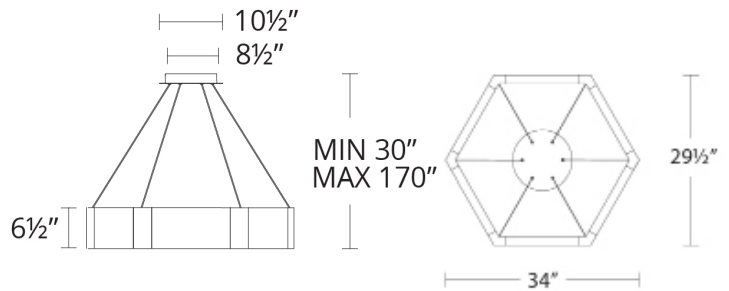

PD-76034

Fixture Type:

Catalog Number:

Project: \_\_\_\_\_

Location: \_\_\_\_\_

**PRODUCT DESCRIPTION**

Spectacularly luminous panels made with reclaimed K5 crystal are spellbouding in this exquisite chandelier. Clandestine LED light sources are powered by thin cables that suspend the frame to the canopy for a technologically advanced design with the utmost attention to detail.

**FEATURES**

- Quick spin-on canopy design with minimal hardware for easy installation
- K5 glass shards wrapped in acrylic
- Thin aircraft cables provide an ultra-clean look and are easy to adjust for customized suspension height
- Universal Driver (120V-277V) concealed within the canopy
- Dimming: ELV, 0-10V, TRIAC
- Rated Life: 50,000 hours
- Color Temp: 3000K
- CRI: 90

**ORDER NUMBER**

Model	Size	Wattage	Voltage	LED Lumens	Delivered Lumens	Finish
<b>PD-76034</b>	34"	32W	120V-277V	2,400	1,720	<b>AB</b> Aged Brass <b>AN</b> Antique Nickel

Example: **PD-76034-AN**

**SPECIFICATIONS**