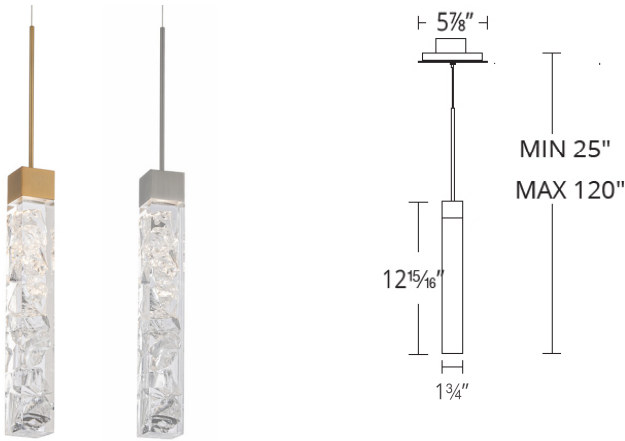

PD-78013

Fixture Type:

Catalog Number:

Project: \_\_\_\_\_

Location: \_\_\_\_\_

**PRODUCT DESCRIPTION**

Elegant artisanal sparkles. Held aloft, long-lasting LEDs provide functional down lighting. A sleek mini pendant that works by itself or in multiples.

**FEATURES**

- Reclaimed K5 crystal
- Minimal exposed hardware
- This power aircraft cables provide an ultra clean look for adjustable suspension height
- Driver installed within the Junction Box, driver dimension: 2.8" x 1.3" x 1.2"
- Title 24 option available (special order) with driver installs within the canopy
- Dimming: ELV
- Rated Life: 50,000 hours
- Color Temp: 3000K
- CRI: 90

**SPECIFICATIONS**

**Construction:** Steel body with K5 crystal insert acrylic

**Light Source:** High output LED

**Finish:** Aged Brass (AB), Aged Nickel (AN)

**Standards:** ETL & cETL, Damp Location listed

**REPLACEMENT GLASS**

Part#	Fixture
<b>RPL-GLA-78013</b>	<i>PD-78013</i>

**ORDER NUMBER**