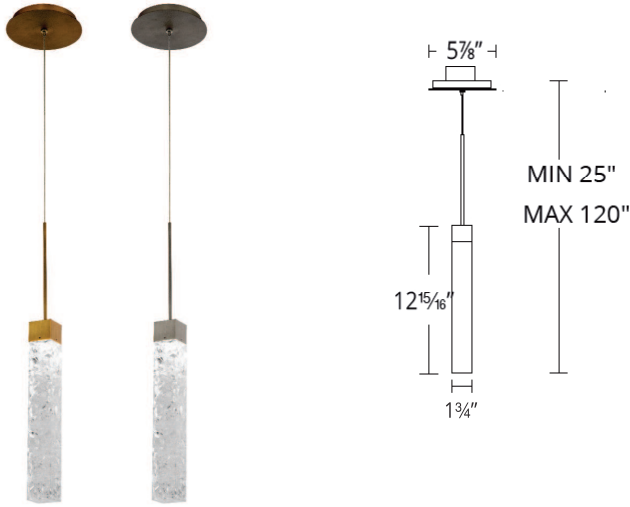

MINX – Chandeliers & Pendants

MODERN FORMS

PD-78013

Fixture Type:

Catalog Number:

Project: _____

Location: _____

PRODUCT DESCRIPTION

Elegant artisanal sparkles. Held aloft, long-lasting LEDs provide functional down lighting. A sleek mini pendant that works by itself or in multiples.

FEATURES

- Reclaimed K5 crystal
- Minimal exposed hardware
- This power aircraft cables provide an ultra clean look for adjustable suspension height
- Driver installed within the Junction Box, driver dimension: 2.8" x 1.3" x 1.2"
- Title 24 option available (special order) with driver installs within the canopy
- Dimming: ELV
- Rated Life: 50,000 hours
- Color Temp: 3000K
- CRI: 90

ORDER NUMBER

	Fixture Height	Wattage	Voltage	LED Lumens	Delivered Lumens	Finish
PD-78013	13"	4W	120V-277V	252	190	AB Aged Brass AN Antique Nickel

Example: **PD-78013-AB**

For T24 option, add T24 before finish: **PD-78013-T24-AB**

SPECIFICATIONS

Construction: Steel body with K5 crystal insert acrylic

Light Source: High output LED

Finish: Aged Brass (AB), Antique Nickel (AN)

Standards: ETL & cETL, Damp Location listed

REPLACEMENT GLASS

Part#	Fixture
RPL-GLA-78013	PD-78013

modernforms.com
Phone (800) 526.2588
Fax (800) 526.2585

Headquarters/Eastern Distribution Center
44 Harbor Park Drive
Port Washington, NY 11050

Central Distribution Center
1600 Distribution Ct
Lithia Springs, GA 30122

Western Distribution Center
1750 Archibald Avenue
Ontario, CA 91760