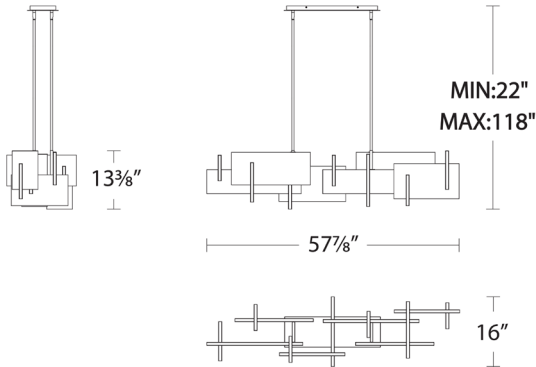

AMARI – model: PD-79058

LED Interior Chandeliers

MODERN FORMS

Fixture Type:

Catalog Number:

Project: _____

Location: _____

PRODUCT DESCRIPTION

Cubism captured the imagination of a changing world during the turn of the 20th century. Pay homage to this era in Modern art with a chandelier of juxtaposed planes finished in aged brass.

FEATURES

- Ambient light distributed from multiple diffusers
- Twelve 12" and four 6" down rods included (additional down rods available for purchase)
- Universal Driver (120V-277V) concealed within the canopy
- Dimming: ELV, 0-10V, TRIAC
- Rated Life: 50,000 hours
- Color Temp: 3000K
- CRI: 90

SPECIFICATIONS

Construction: Aluminum body with acrylic diffuser

Light Source: High output LED.

Finish: Aged Brass (AB)

Standards: ETL & cETL Damp Location listed, Title 24 Compliant

REPLACEMENT ROD

Part#	Size
RPL-ROD-IN06-BB	6" Rod
RPL-ROD-IN12-BB	12" Rod

ORDER NUMBER

	Size	Wattage	Voltage	LED Lumens	Delivered Lumens	Finish
PD-79058	58"	60W	120V-277V	6000	2400	AB Aged Brass

Example: **PD-79058-AB**

modernforms.com
Phone (800) 526.2588
Fax (800) 526.2585

Headquarters/Eastern Distribution Center
44 Harbor Park Drive
Port Washington, NY 11050

Central Distribution Center
1600 Distribution Ct
Lithia Springs, GA 30122

Western Distribution Center
1750 Archibald Avenue
Ontario, CA 91760