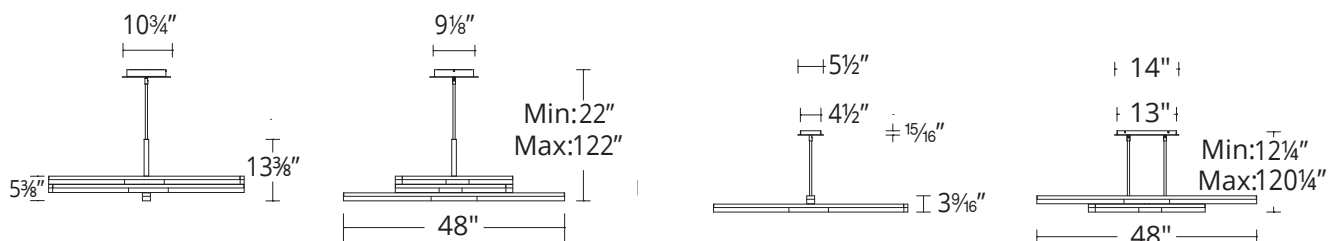

MINX Interior Pendants

MODERN FORMS

PD-81004 / PD-81006

Fixture Type:

Catalog Number:

Project: _____

Location: _____

PRODUCT DESCRIPTION

Remain among the bright stars. Illustrious reclaimed K5 crystal that has been crushed and suspended are set in rods and illuminated throughout by the LEDs discretely hidden in the middle. Perpendicularly set around a pivot point allowing for additional adjustment.

FEATURES

- Articulating stems made of reclaimed K5 crystal
- Universal Driver (120V-277V) concealed within the canopy
- Six 12" and two 6" downrods included for PD-81006; Three 12" and one 6" downrods included for PD-81004 (additional downrods available)
- Dimming: ELV, 0-10V, TRIAC
- Rated Life: 50,000 hours
- Color Temp: 3000K
- CRI: 90

SPECIFICATIONS

Construction: Steel body with K5 crystal insert acrylic

Light Source: High output LED

Finish: Aged Brass (AB), Aged Nickel (AN)

Standards: ETL & cETL, Damp Location listed, Title 24 Compliant