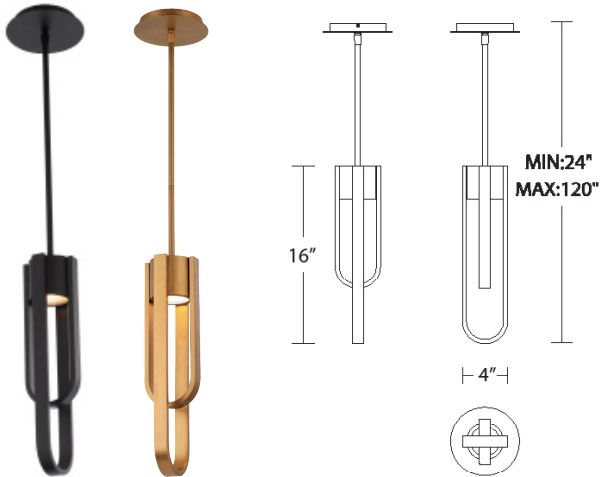

WEXLER Exterior Pendants

MODERN FORMS

PD-W59016

Fixture Type:

Catalog Number:

Project: _____

Location: _____

PRODUCT DESCRIPTION

Midcentury modern reinterpreted for a timeless appeal. Minimally adorned Wexler reads on the period with retro influenced interiors or exteriors. This stylish luminaire is available in weather-resistant aged brass or black finishes.

Construction: Aluminum body

Light Source: High output LED

Finish: Black (BK), Aged Brass (AB)

Standards: ETL & cETL, Wet Location listed, Title 24 Compliant , IP65 Rated

REPLACEMENT RODS

Part#	Length	Finish
RPL-ROD-OUT06	6"	BK <i>Black</i>
RPL-ROD-OUT12	12"	AB <i>Aged Brass</i>
	12"	

ORDER NUMBER

	Wattage	Voltage	LED Lumens	Delivered Lumens	Finish
PD-W59016	12W	120V	630	226	BK <i>Black</i> AB <i>Aged Brass</i>

Example: **PD-W59016-BK**

modernforms.com
Phone (800) 526.2588
Fax (800) 526.2585