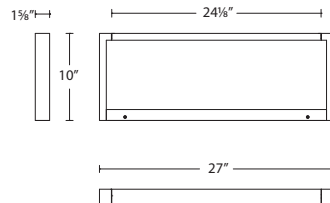

PRODUCT DESCRIPTION

Modern and versatile. A streamlined art light that is also perfect for lighting bookcases or as a bedside reading light. Features a rotating luminaire for task or indirect lighting. Advanced energy-efficient LEDs offer even illumination without hotspots or harmful projected infrared radiation.

FEATURES

- Light source rotates 330 degrees
- Universal Driver (120V-277V) concealed within the canopy
- Dimming: ELV
- Rated Life: 50,000 hours
- Color Temp: 3000K
- CRI: 90

ORDER NUMBER

	Wattage	Voltage	LED Lumens	Delivered Lumens	Finish
PL-77017	15W	120V-277V	1,400	764	AL Aluminum BK Black
PL-77027	18W		2,300	1,406	

Example: **PD-77017-AL**

SPECIFICATIONS

Construction: Aluminum body with acrylic diffuser

Light Source: High output LED

Finish: Aluminum (AL) , Black (BK)

Standards: ETL & cETL, Damp Location listed

REPLACEMENT PART

Part#	Fixture
HDW-HY20-WA	PL-77027