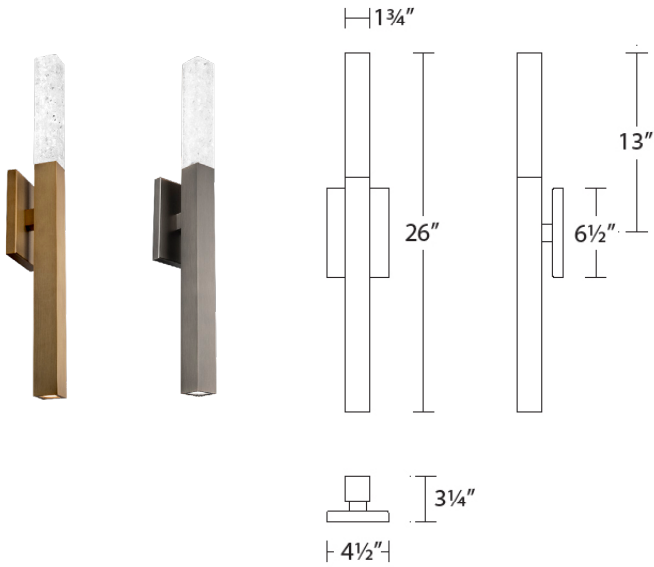

MINX Interior Sconces

WS-68026

MODERN FORMS

Fixture Type:

Catalog Number:

Project: _____

Location: _____

PRODUCT DESCRIPTION

FEATURES

- Up and Retained k5 crystal down illumination
- Minimal exposed hardware
- Universal Driver (120V-277V) concealed within the canopy
- Dimming: ELV, 0-10V, TRIAC
- Rated Life: 54,000 hours
- Color Temp: 3000K
- CRI: 90

SPECIFICATIONS

Construction: Steel body with K5 crystal insert acrylic

Light Source: High output LED

Finish: Aged Brass (AB), Antique Nickel (AN)

Standards: ETL & cETL, Damp Location listed, Title 24 Compliant, ADA Compliant

ORDER NUMBER

Model	Size	Wattage	Voltage	LED Lumens	Delivered Lumens	Finish
WS-68026	26"	9W	120-277V	615	512	AB Aged Brass AN Antique Nickel

Example: **WS-68026-AB**

modernforms.com
Phone (800) 526.2588
Fax (800) 526.2585