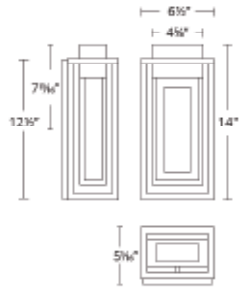

DORNE Wall Sconces - Outdoor

MODERN FORMS

WS-W57014 / WS-W57018

Fixture Type:

Catalog Number:

Project: _____

Location: _____

PRODUCT DESCRIPTION