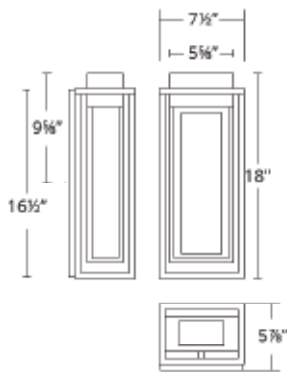

DORNE Wall Sconces - Outdoor

MODERN FORMS

WS-W57014 / WS-W57018

Fixture Type:

Catalog Number:

Project: _____

Location: _____

PRODUCT DESCRIPTION