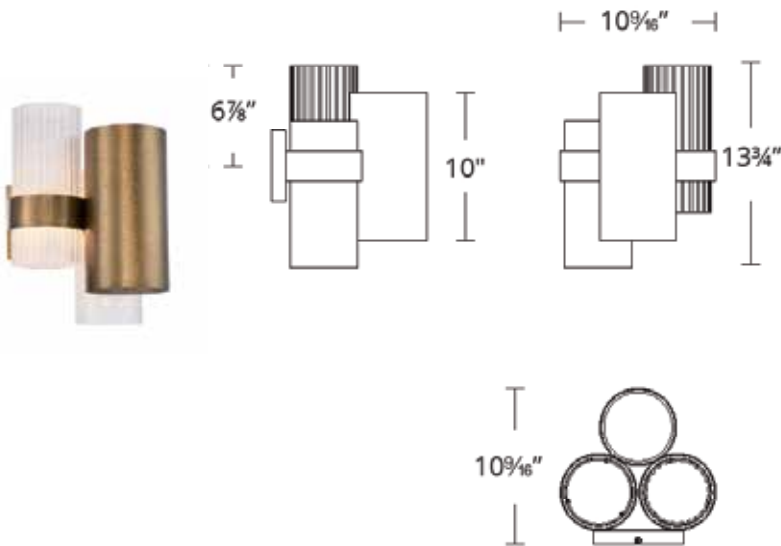

HARMONY Interior Sconces

MODERN FORMS

WS-71014

Fixture Type:

Catalog Number:

Project:

Location:

PRODUCT DESCRIPTION

Featuring a new textured finish technique developed uniquely for this family to contrast against the grooved, tempered glass cylinders of glittering beaded glass. The subtle textural juxtapositions are the details elevating this design to that without equal.

FEATURES

- Uniquely textured metal case paired with beaded glass shades
- Universal voltage driver (120V-277V) within canopy
- Dimming: ELV, 0-10V, TRIAC
- Rated Life: 50,000 hours
- Color Temp: 3000K
- CRI: 90

SPECIFICATIONS

Construction: Aluminum body with glass diffuser

Light Source: High output LED

Finish: Aged Brass (AB)

Standards: ETL & cETL, Damp Location listed, Title 24 Compliant

REPLACEMENT FLAT GLASS

Part#	Fixture
RPL-GLA-71001	WS-71014

REPLACEMENT GROOVED GLASS

Part#	Fixture
RPL-GLA-71002	WS-71014

ORDER NUMBER

Model	Wattage	Voltage	LED Lumens	Delivered Lumens	Finish
WS-71014	17W	120-277V	1260	597	AB Aged Brass

Example: **WS-71014-AB**

modernforms.com
Phone (800) 526.2588
Fax (800) 526.2585

Headquarters/Eastern Distribution Center
44 Harbor Park Drive
Port Washington, NY 11050

Central Distribution Center
1600 Distribution Ct
Lithia Springs, GA 30122

Western Distribution Center
1750 Archibald Avenue
Ontario, CA 91760