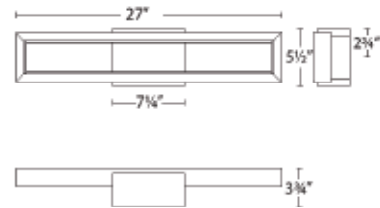

PRODUCT DESCRIPTION

Inspired by Mies van der Rohe, one of the pioneers of modern architecture. This contemporary sconce respects the minimalist aesthetic while observing modern décor trends with an aged brass finish.

FEATURES

- Minimal exposed hardware
- Driver conceals within the canopy
- Dimming; ELV
- Rated life; 50,000 hours
- Color Temp: 3000K
- CRI: 90

SPECIFICATIONS

Construction: Aluminum body with PC diffuser

Light Source: High output LED

Finish: Plated AB

Standards: ETL & cETL, Damp Location listed, Title 24 Compliant, ADA Compliant

ORDER NUMBER

	Size	Wattage	Voltage	LED Lumens	Delivered Lumens	Finish
WS-50820	20"	16W		1053	762	AB <i>Aged Brass</i>
WS-50827	27"	17W	120V	1133	793	

Example: **WS-50820-AB**