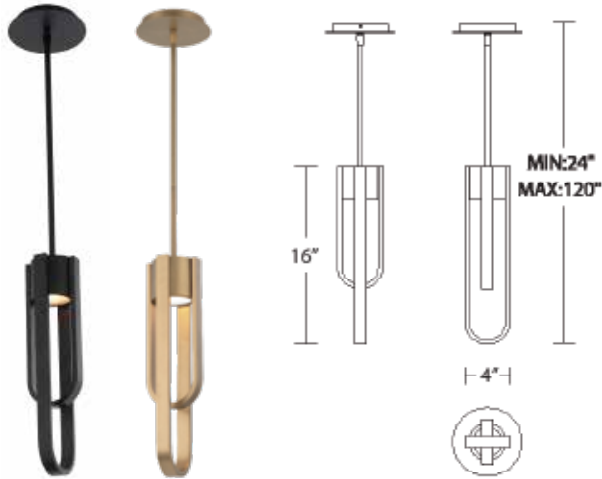

WEXLER Exterior Pendants

MODERN FORMS

PD-W59016

Fixture Type:

Catalog Number:

Project: _____

Location: _____

PRODUCT DESCRIPTION

Midcentury modern reinterpreted for a timeless appeal. Minimally adorned Wexler reads on the period with retro influenced interiors or exteriors. This stylish luminaire is available in weather-resistant aged brass or black finishes.

Construction: Aluminum body

Light Source: High output LED

Finish: Black (BK), Aged Brass (AB)

Standards: ETL & cETL, Wet Location listed, Title 24 Compliant , IP65 Rated

REPLACEMENT RODS

Part#	Length	Finish
RPL-ROD-OUT06	6"	BK <i>Black</i>
RPL-ROD-OUT12	12"	AB <i>Aged Brass</i>

ORDER NUMBER

	Wattage	Voltage	LED Lumens	Delivered Lumens	Finish
PD-W59016	12W	120V	630	256	BK <i>Black</i> AB <i>Aged Brass</i>

Example: **PD-W59016-BK**

modernforms.com
Phone (800) 526.2588
Fax (800) 526.2585