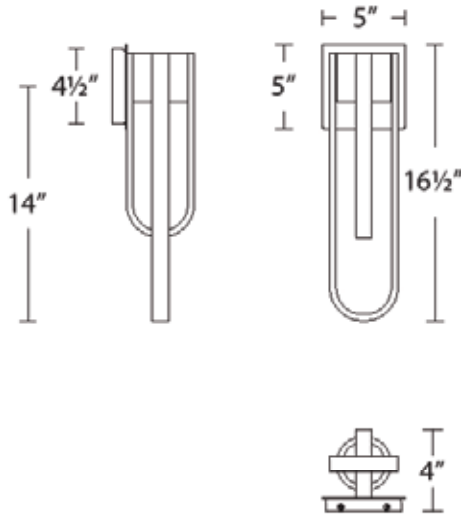

WS-W59017

Fixture Type:

Catalog Number:

Project: _____

Location: _____

PRODUCT DESCRIPTION

Midcentury modern reinterpreted for a timeless appeal. Minimally adorned Wexler reads on the period with retro influenced interiors or exteriors. This stylish luminaire is available in weather-resistant aged brass or black finishes.

Construction: Aluminum body

Light Source: High output LED

Finish: Black (BK), Aged Brass (AB)

Standards: ETL & cETL, Wet Location listed, Dark Sky Friendly, IP65 Rated Title 24 Compliant

ORDER NUMBER

Model	Size	Wattage	Voltage	LED Lumens	Delivered Lumens	Finish
WS-W59017	17"	12W	120V	630	231	BK <i>Black</i> AB <i>Aged Brass</i>