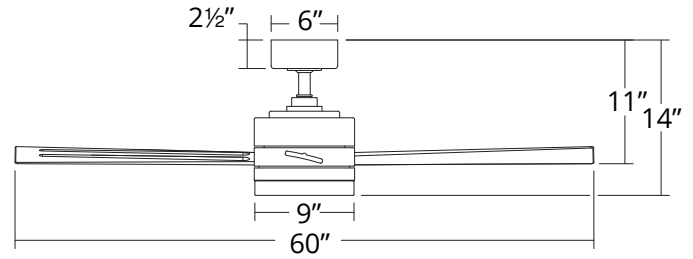

WYND
FR-W1801-60L
60" Ceiling Fan

MODERN FORMS
SMART FANS

PRODUCT DESCRIPTION

Transitional style meets smart technology with this versatile smart fan available in four weather-resistant finishes as well as a 316 marine-grade stainless steel for harsh outdoor climates. The 42" style is ideal for patios and breakfast nooks, while the 52" and 60" versions are perfect for living rooms and large bedrooms. The LED luminaire, powered by WAC, takes this design from beautiful to brilliant. Connect with our exclusive Modern Forms app for even more life enhancements.

FEATURES

- 6 fan speeds through both Summer and Winter Modes
- Silent DC motor
- Includes BT wall control
- Optional wall control for 3, 4-way control sold separately
- Compatible with Modern Forms app

AIRFLOW/ENERGY EFFICIENCY

Weighted-Average/High Airflow CFM:	5320/7516
Weighted-Average/High Energy Use (W):	27/35
Estimated Yearly Energy Cost ($):	7
Weighted-Average/High Efficiency (CFM/W):	199/184
Max RPM:	125

ORDER NUMBER

Model	Housing	Blade
FR-W1801-60L	BZ <i>Bronze</i>	BZ <i>Bronze</i>
	GH <i>Graphite</i>	WG <i>Weathered Gray</i>
	MB <i>Matte Black</i>	MB <i>Matte Black</i>
	MW <i>Matte White</i>	MW <i>Matte White</i>
	SS <i>Stainless Steel</i>	SS <i>Stainless Steel</i>

Example: **FR-W1801-60L-MW**

For 2700K add "-27" ; for 3500K add "-35" before the finish: **FR-W1801-60L-27-MW**

*Results may vary based on application and surroundings.

*This fan comes uni-pack - blade select options are not available

The Modern Forms app synchronizes seamlessly with smart home devices you already own

modernforms.com
Phone (800) 526.2588
Fax (800) 526.2585

Headquarters/Eastern Distribution Center
44 Harbor Park Drive
Port Washington, NY 11050

Central Distribution Center
1600 Distribution Ct
Lithia Springs, GA 30122

Western Distribution Center
1750 Archibald Avenue
Ontario, CA 91760

SPECIFICATIONS

1. **Construction:** Aluminum, ABS
   Blade: 13° Pitch, 60" sweep
   Downrod: 1" O.D. x 4.5"H included
   Mounting Slope: Up to 30°
   Wire: 80"
   Hanging Weight: 18.5 lbs
   Total Power: 54.5W
   Standards: UL/cUL Wet Location listed, Title 24 JA8-2016
   Compliant, Title 20, Energy Star rated
   Motor Type: 125 x 30 sensorless DC motor

WIRELESS PERFORMANCE

1. **Wi-Fi Range:** Up to 150 ft*
   Bluetooth Range: Up to 150 ft*

LUMINAIRE PERFORMANCE

1. **Light Source:** LED
   Light Wattage: 19.5W
   Lumens/Delivered Lumens: 1600/846
   Dimming: Integrated
   CRI: 90
   Color Temperature: 3000K (2700K/3500K options available)
   Rated Life: 50,000 hours