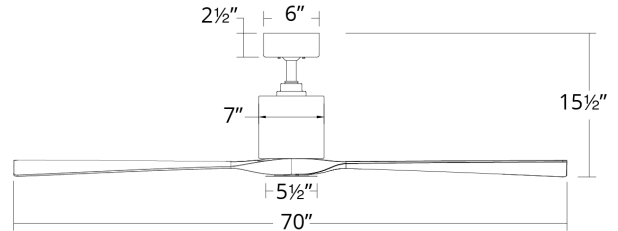

AVIATOR

FR-W1811-70L

70" Ceiling Fan

MODERN FORMS SMART FANS

PRODUCT DESCRIPTION

Inspired by the golden age of flying, this smart fan takes technology to the next level. Pair it with the exclusive Modern Forms app to save on energy costs and intuitively create schedules that adapt to your behavior. Two simulated wood finishes contrast with the matte black or graphite housings for an understated look in interior or exterior spaces. Available option LED light kit sold separately.

FEATURES

- 6 fan speeds through both Summer and Winter Modes
- Silent DC motor
- Optional LED luminaire sold separately (F-1811-5-LED-**)
- Includes BT remote control
- Optional wall control sold separately
- Compatible with Modern Forms app

AIRFLOW/ENERGY EFFICIENCY

Weighted-Average/High Airflow CFM:	8431/11779
Weighted-Average/High Energy Use (W):	28/40
Estimated Yearly Energy Cost ($):	8
Weighted-Average/High Efficiency (CFM/W):	306/338
Max RPM:	170

WIRELESS PERFORMANCE

Wi-Fi Range:	Up to 150 ft*
Bluetooth Range:	Up to 150 ft*

ORDER NUMBER

Model	Housing	Blade
FR-W1811-70	GH	<i>Graphite</i>
	MB	<i>Matte Black</i>
	WG	<i>Weathered Gray</i>
	DK	<i>Distressed Koa</i>

Example: FR-W1811-70-MB/DK

*Results may vary based on application and surroundings.

*This fan comes uni-pack - blade select options are not available

The Modern Forms app synchronizes seamlessly with smart home devices you already own

modernforms.com
Phone (800) 526.2588
Fax (800) 526.2585

Headquarters/Eastern Distribution Center
44 Harbor Park Drive
Port Washington, NY 11050

Central Distribution Center
1600 Distribution Ct
Lithia Springs, GA 30122

Western Distribution Center
1750 Archibald Avenue
Ontario, CA 91760

SPECIFICATIONS

Construction:	Aluminum, ABS
Blade:	14° Pitch, 70" sweep
Downrod:	1" O.D. x 4.5"H included
Mounting Slope:	Up to 30°
Wire:	80"
Hanging Weight:	23 lbs
Total Power:	35W
Standards:	UL/cUL Wet Location listed, Title 24 JA8-2016 Compliant, Title 20, Energy Star rated
Motor Type:	125 x 25 sensorless DC motor

LUMINAIRE PERFORMANCE

Light Source:	LED
Light Wattage:	13W
Lumens/Delivered Lumens:	1600/846
Dimming:	Integrated
CRI:	90
Color Temperature:	3000K (2700K/3500K options available)
Rated Life:	50,000 hours

OPTIONAL LUMINAIRE (Sold Separately)

Model	Finish	
F-1811-5-LED	GH	<i>Graphite</i>
	MB	<i>Matte Black</i>

Example: F-1811-5-LED-MB