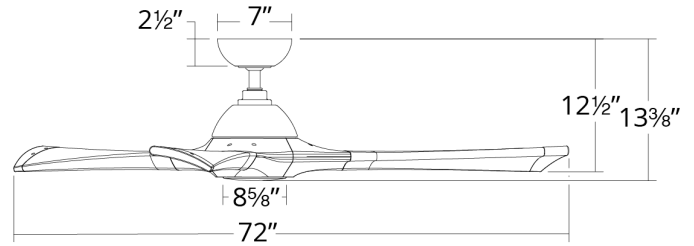

WOODY

FR-W1814-72L

72" Ceiling Fan

MODERN FORMS

SMART FANS

PRODUCT DESCRIPTION

With sturdy blades crafted from solid wood- properly treated to weather the outdoors- this smart fan is rugged refinement to the core. Take control of it with our exclusive Modern Forms app- features like Adaptive Learning make life easier every day by suggesting optimized schedules, while a powerful DC motor inside keeps things running smooth, quiet and up to 70% more efficient than traditional AC fans. Choose a bronze housing with dark walnut wood, matte black with distressed koa or graphite with weathered gray.

FEATURES

- 6 fan speeds through both Summer and Winter Modes
- Silent DC motor
- Optional LED light kit included
- Includes BT wall control
- Optional remote control sold separately
- Compatible with Modern Forms app

AIRFLOW/ENERGY EFFICIENCY

Weighted-Average/High Airflow CFM:	7690/10546
Weighted-Average/High Energy Use (W):	34/51
Estimated Yearly Energy Cost ($):	10
Weighted-Average/High Efficiency (CFM/W):	227/310
Max RPM:	112

ORDER NUMBER

Model	Housing	Blade
FR-W1814-72L	BZ Bronze	DW Dark Walnut
	GH Graphite	WG Weathered Gray
	MB Matte Black	DK Distressed Koa

Example: **FR-W1814-72L-GH/WG**

For 2700K add "-27" ; for 3500K add "-35" before the finish: **FR-W1814-72L27GHWG**

*Results may vary based on application and surroundings.

*This fan comes uni-pack - blade select options are not available

The Modern Forms app synchronizes seamlessly with smart home devices you already own

modernforms.com
Phone (800) 526.2588
Fax (800) 526.2585

Headquarters/Eastern Distribution Center
44 Harbor Park Drive
Port Washington, NY 11050

Central Distribution Center
1600 Distribution Ct
Lithia Springs, GA 30122

Western Distribution Center
1750 Archibald Avenue
Ontario, CA 91760

SPECIFICATIONS

Construction:	Aluminum, Balsa Wood
Blade:	15° Pitch, 72" sweep
Downrod:	3/4"W X 4.5H
Mounting Slope:	Up to 30°
Wire:	80"
Hanging Weight:	20 lbs
Total Power:	60W
Standards:	UL/cUL Wet Location listed, Title 24 JA8-2016 Compliant, Title 20
Motor Type:	125 x 25 sensorless DC motor

WIRELESS PERFORMANCE

Wi-Fi Range:	Up to 150 ft*
Bluetooth Range:	Up to 150 ft*

LUMINAIRE PERFORMANCE

Light Source:	LED
Light Wattage:	20W
Lumens/Delivered Lumens:	1600/846
Dimming:	Integrated
CRI:	90
Color Temperature:	3000K (2700K/3500K options available)
Rated Life:	50,000 hours