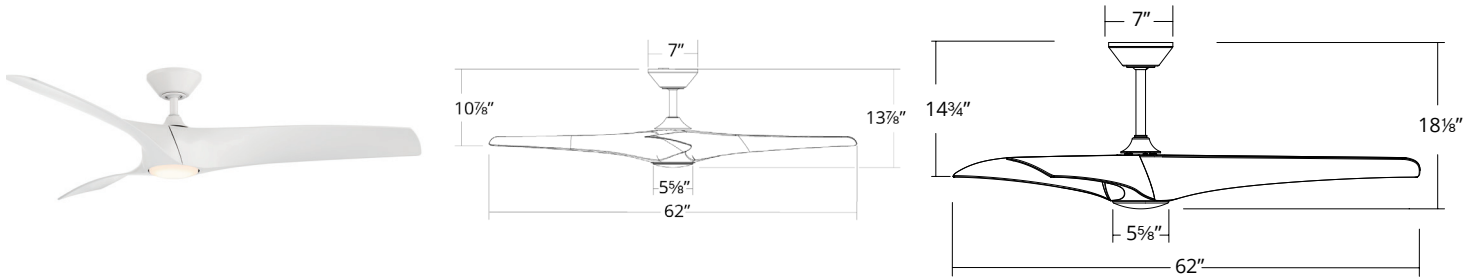

ZEPHYR

FR-W2006-62L

62" Ceiling Fan

MODERN FORMS

SMART FANS

PRODUCT DESCRIPTION

With smart controls and a discreet DC Motor, Zephyr is a form of luxury that comes in a stylish three blade design. A robust LED luminaire with artisan-crafted opal glass and thick aerodynamically soundless blades round out the design. Available in four rich architectural finishes. The Modern Forms app allows for full control of one or many smart fans and integration with current smart home control systems including Control4 and Samsung SmartThings.

***Results may vary based on application and surroundings.**

***This fan comes uni-pack - blade select options are not available**

**** Airflow tested with 8-inch rod**

SPECIFICATIONS

Construction:	Aluminum, ABS
Blade:	16° Pitch, 52" sweep
Downrod:	3/4"W X 4.5"H included + 3/4"W + 8"H included
Mounting Slope:	Up to 30°
Wire:	80"
Hanging Weight:	17 lbs
Total Power:	47W
Standards:	UL/cUL Wet Location listed, Title 24 JA8-2016 Compliant, Title 20, Energy Star rated
Motor Type:	120 x 25 sensorless DC motor