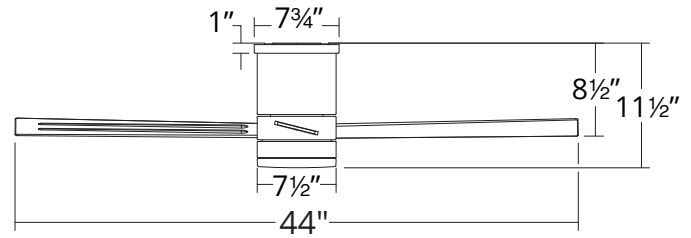

AXIS

FH-W1803-44L

44" Flush Mounted Fan

MODERN FORMS SMART FANS

PRODUCT DESCRIPTION

A simple, sophisticated smart fan that works seamlessly in transitional, minimalist and other modern environments, Axis is perfectly sized for medium-sized kitchens, bedrooms and living rooms, and its wet-rated status and weather-resistant finish make it prime for outdoor use as well. Unleash the full potential of Axis with our Modern Forms app, which offers smart features like Adaptive Learning and Away Mode, and helps cut down on energy use by integrating with your smart thermostat.

FEATURES

- 6 fan speeds through both Summer and Winter Modes
- Silent DC motor
- Luminaire cover available
- Includes BT remote control (F-RCBT-WT)
- Additional wall control for 3, 4-way control sold separately
- Compatible with Modern Forms app

AIRFLOW/ENERGY EFFICIENCY

Weighted-Average/High Airflow CFM:	2321/3811
Weighted-Average/High Energy Use (W):	14/17
Estimated Yearly Energy Cost ($):	4
Weighted-Average/High Efficiency (CFM/W):	47/160
Max RPM:	198

ORDER NUMBER

Model	Housing	Blade
FH-W1803-44L	BZ <i>Bronze</i>	BZ <i>Bronze</i>
	MB <i>Matte Black</i>	MB <i>Matte Black</i>
	MW <i>Matte White</i>	MW <i>Matte White</i>
	TT <i>Titanium Silver</i>	TT <i>Titanium Silver</i>

Example: **FH-W1803-44L-BZ**

For 2700K add "-27" ; for 3500K add "-35" before the finish: **FH-W1803-44L-27-MW**

*Results may vary based on application and surroundings.

*This fan comes uni-pack - blade select options are not available

The Modern Forms app synchronizes seamlessly with smart home devices you already own

modernforms.com
Phone (800) 526.2588
Fax (800) 526.2585

Headquarters/Eastern Distribution Center
44 Harbor Park Drive
Port Washington, NY 11050

Central Distribution Center
1600 Distribution Ct
Lithia Springs, GA 30122

Western Distribution Center
1750 Archibald Avenue
Ontario, CA 91760

SPECIFICATIONS

Construction:	Aluminum/ABS
Blade:	14° Pitch, 44" sweep
Wire:	8"
Hanging Weight:	13 lbs
Total Power:	49.5W
Standards:	UL/cUL Wet Location listed, Title 24 JA8-2016 Compliant, Title 20, Energy Star rated
Motor Type:	125 x 20 sensorless DC motor

WIRELESS PERFORMANCE

Wi-Fi Range:	Up to 150 ft*
Bluetooth Range:	Up to 150 ft

LUMINAIRE PERFORMANCE

Light Source:	LED
Light Wattage:	19.5W
Lumens/Delivered Lumens:	1600/708
Dimming:	Integrated
CRI:	90
Color Temperature:	3000K (2700K/3500K options available)
Rated Life:	50,000 hours