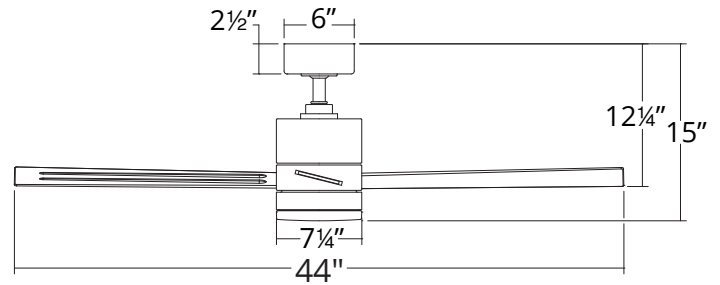

AXIS

FR-W1803-44L

44" Ceiling Fan

MODERN FORMS

SMART FANS

PRODUCT DESCRIPTION

A simple, sophisticated smart fan that works seamlessly in transitional, minimalist and other modern environments, Axis is perfectly sized for medium-sized kitchens, bedrooms and living rooms, and its wet-rated status and weather-resistant finish make it prime for outdoor use as well. Unleash the full potential of Axis with our Modern Forms app, which offers smart features like Adaptive Learning and Away Mode, and helps cut down on energy use by integrating with your smart thermostat.

FEATURES

- 6 fan speeds through both Summer and Winter Modes
- Silent DC motor
- Includes BT remote control
- Compatible with Modern Forms app

AIRFLOW/ENERGY EFFICIENCY

Weighted-Average/High Airflow CFM:	2389/3950
Weighted-Average/High Energy Use (W):	14/16
Estimated Yearly Energy Cost ($):	4
Low/High Efficiency (CFM/W):	63/173
Max RPM:	198

ORDER NUMBER

Model	Housing	Blade
FR-W1803-44L	BZ <i>Bronze</i>	BZ <i>Bronze</i>
	MB <i>Matte Black</i>	MB <i>Matte Black</i>
	MW <i>Matte White</i>	MW <i>Matte White</i>
	TT <i>Titanium Silver</i>	TT <i>Titanium Silver</i>

Example: **FR-W1803-44L-MB**

For 2700K add "-27" ; for 3500K add "-35" before the finish: **FR-W1803-44L-27-MB**

*Results may vary based on application and surroundings.

*This fan comes uni-pack - blade select options are not available

The Modern Forms app synchronizes seamlessly with smart home devices you already own

modernforms.com
Phone (800) 526.2588
Fax (800) 526.2585

Headquarters/Eastern Distribution Center
44 Harbor Park Drive
Port Washington, NY 11050

Central Distribution Center
1600 Distribution Ct
Lithia Springs, GA 30122

Western Distribution Center
1750 Archibald Avenue
Ontario, CA 91760

SPECIFICATIONS

Construction:	Aluminum, ABS
Blade:	14° Pitch, 44" sweep
Downrod:	1" O.D. x 4.5"H included
Mounting Slope:	Up to 30°
Wire:	80"
Hanging Weight:	13.5 lbs
Total Power:	36W
Standards:	UL/cUL Wet Location listed, Title 24 JA8-2016 Compliant, Title 20, Energy Star rated
Motor Type:	125 x 20 sensorless DC motor

WIRELESS PERFORMANCE

Wi-Fi Range:	Up to 150 ft*
Bluetooth Range:	Up to 150 ft*

LUMINAIRE PERFORMANCE

Light Source:	LED
Light Wattage:	19.5W
Lumens/Delivered Lumens:	1600/708
Dimming:	Integrated
CRI:	90
Color Temperature:	3000K (2700K/3500K options available)
Rated Life:	50,000 hours