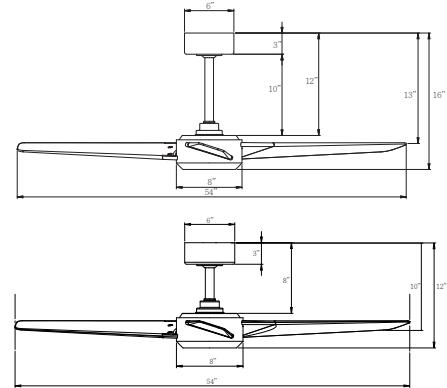

ULTRA GERMICIDAL SMART FAN*

FR-D2102-54U

54" Ceiling Fan

MODERN FORMS SMART FANS

PRODUCT DESCRIPTION

Create a sanctuary with a groundbreaking fan system incorporating Ultraviolet-C (UV-C) light. Using a patent-pending system, which combines a UV-C LED ring with a powerful fan, the Ultra Germicidal Smart Fan can substantially decrease the concentration of SARS-CoV-2 virus, in the air.** Third-party lab tests have shown the active SARS-CoV-2 virus was not detectable in the breathable air after 30 minutes of operation of the Ultra Germicidal Smart Fan in a 8'x8'x10' test room.**

FEATURES

- 6 fan speeds through both Summer and Winter Modes
- Silent DC motor
- Includes BT remote control
- Compatible with Modern Forms app
- Includes violet LED indicators to let you know the UV-C module is on

ORDER NUMBER

Model	Housing	Blade
FR-D2102-54U	BN <i>Brushed Nickel</i>	MB <i>Matte Black</i>
	MB <i>Matte Black</i>	MB <i>Matte Black</i>
	MW <i>Matte White</i>	MW <i>Matte White</i>

Example: FR-D2102-54U-MW

*Reduces the SARS COV-2 virus.

**Based on tests conducted by an independent CAP and CLIA accredited lab, Innovative Bioanalysis. The report is available at modernforms.com/ultra. The effectiveness of the Ultra Smart Fan will vary based upon application and surroundings, including but not limited to room dimensions and airflow.

WARNING: This product emits ultraviolet (UV) radiation. Exposure to UV radiation can cause serious personal injuries, including damage to eyes and skin. Avoid direct exposure to the UV light. Do not operate the product while anyone could be directly exposed to the UV light. For more safety instructions, please refer to page 5 of the fan's instruction manual ("UV Safety Rules").

The Modern Forms app synchronizes seamlessly with smart home devices you already own

Disclaimer: While there may be information on our website relating to the Ultra Germicidal Smart Fan's effectiveness in reducing the SARS-CoV-2 virus, Modern Forms makes no claims that its products can cure, treat or prevent any conditions, including COVID-19 or other conditions that may be caused by airborne pathogens. Always consult your healthcare provider with any health-related questions.

SPECIFICATIONS

1. **Construction:** Aluminum, ABS
   Blade: 17° Pitch, 54" sweep
   Downrods: 3/4"W X 10"H + 3/4"W + 6"H included
   Mounting Slope: Up to 30°
   Wire: 80"
   Hanging Weight: 18 lbs
   Total Power: 47W
   Standards: UL/cUL Damp Location listed, Title 24 JA8-2016 Compliant, Title 20, Energy Star rated
   Motor Type: 120 x 20 sensorless DC motor

This fan comes uni-pack - blade select options are not available

WIRELESS PERFORMANCE

1. **Wi-Fi Range:** Up to 150 ft (Results may vary based on application and surroundings)
   Bluetooth Range: Up to 150 ft (Results may vary based on application and surroundings)

UV-C LED PERFORMANCE

1. **Light Source:** UV-C LED Modules (only operate when fan is spinning)
   Light Wattage: 16.5W
   Dimming: N/A
   Peak wavelength: 275 nm
   Maintenance: Your module will flash when it has 80-hours left of life.

AIRFLOW/ENERGY EFFICIENCY